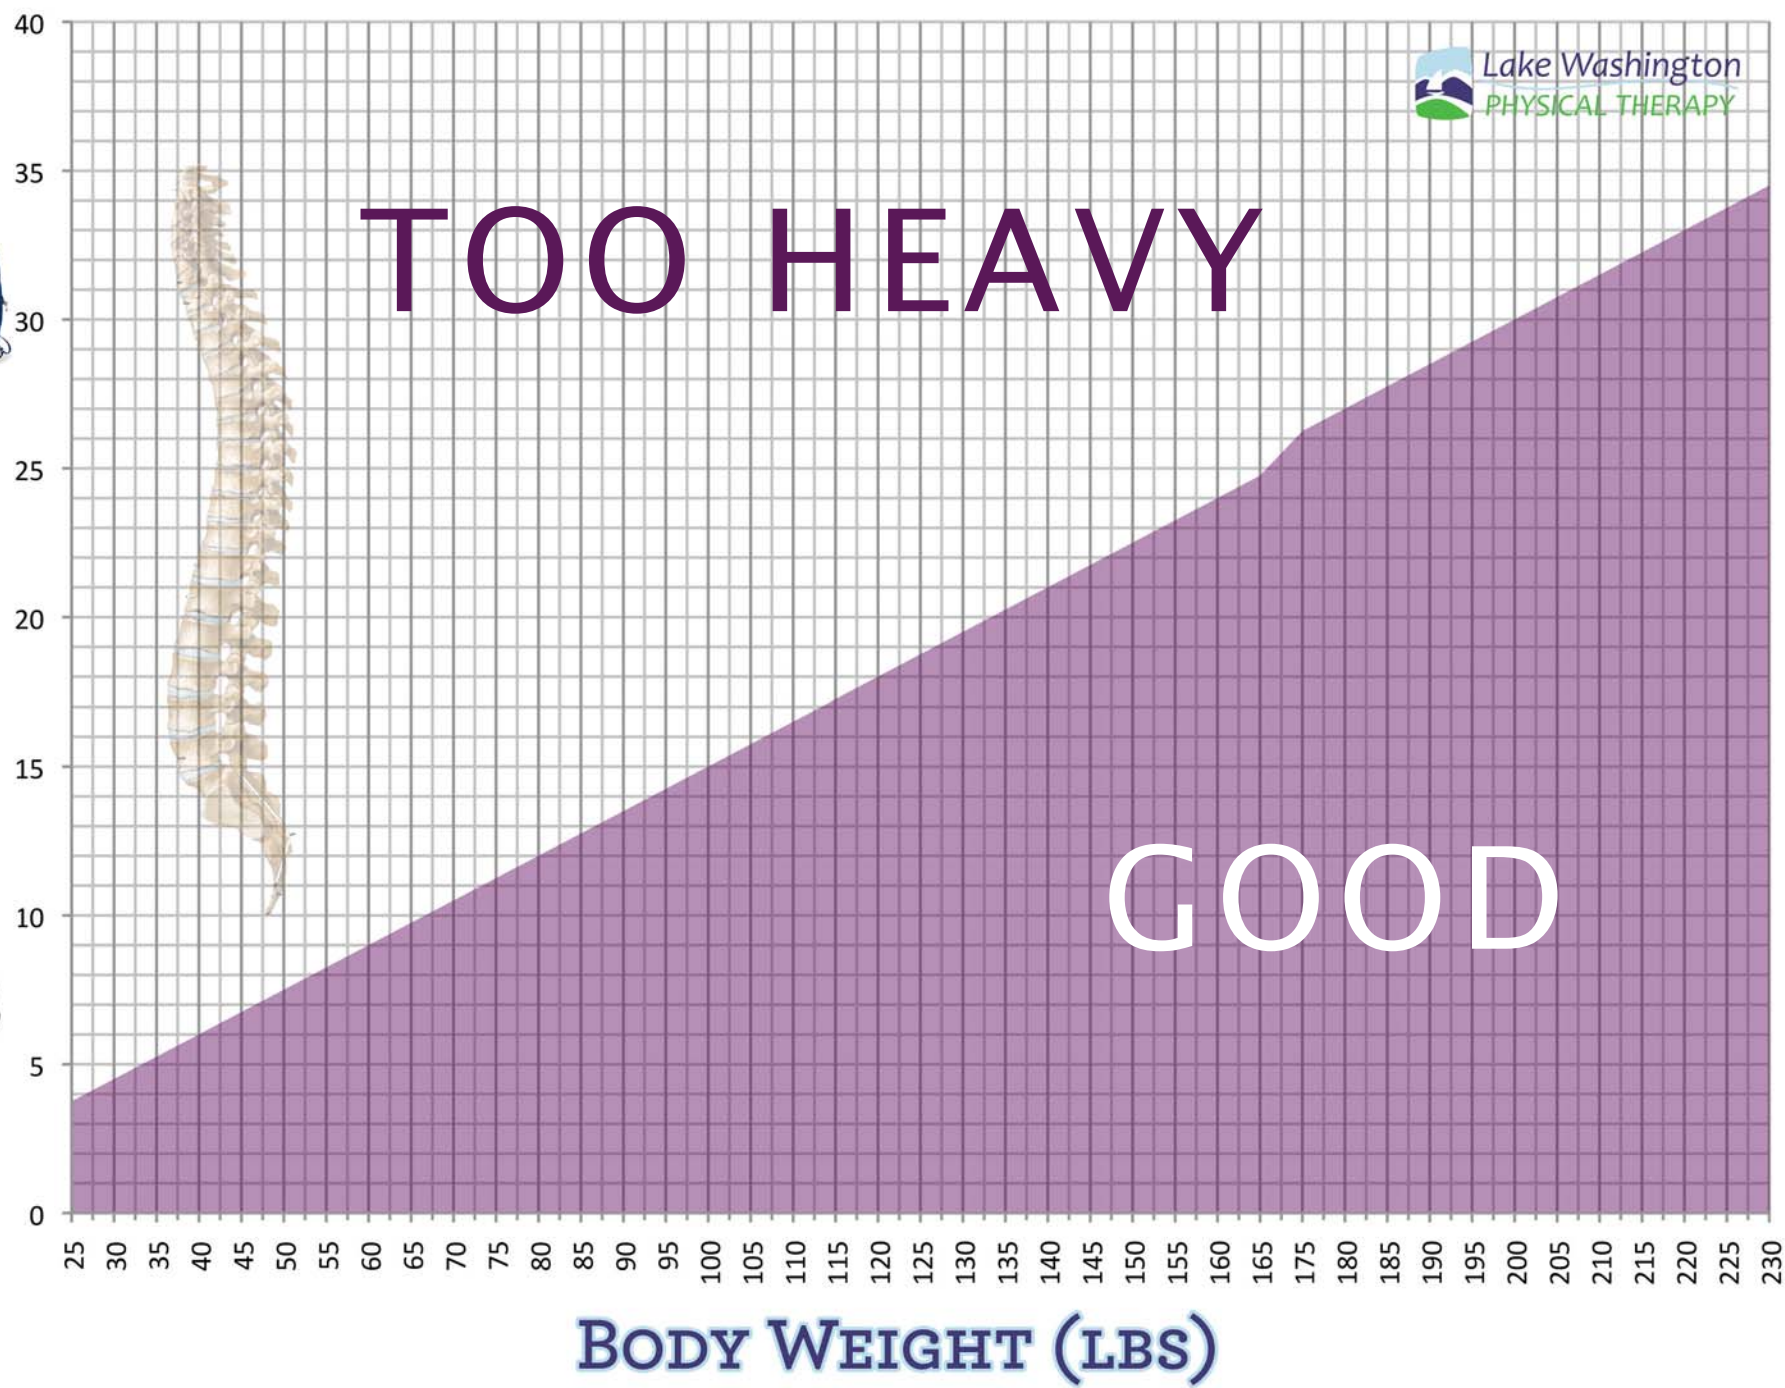

BACK PACK WEIGHT (LBS)

TOO HEAVY

GOOD