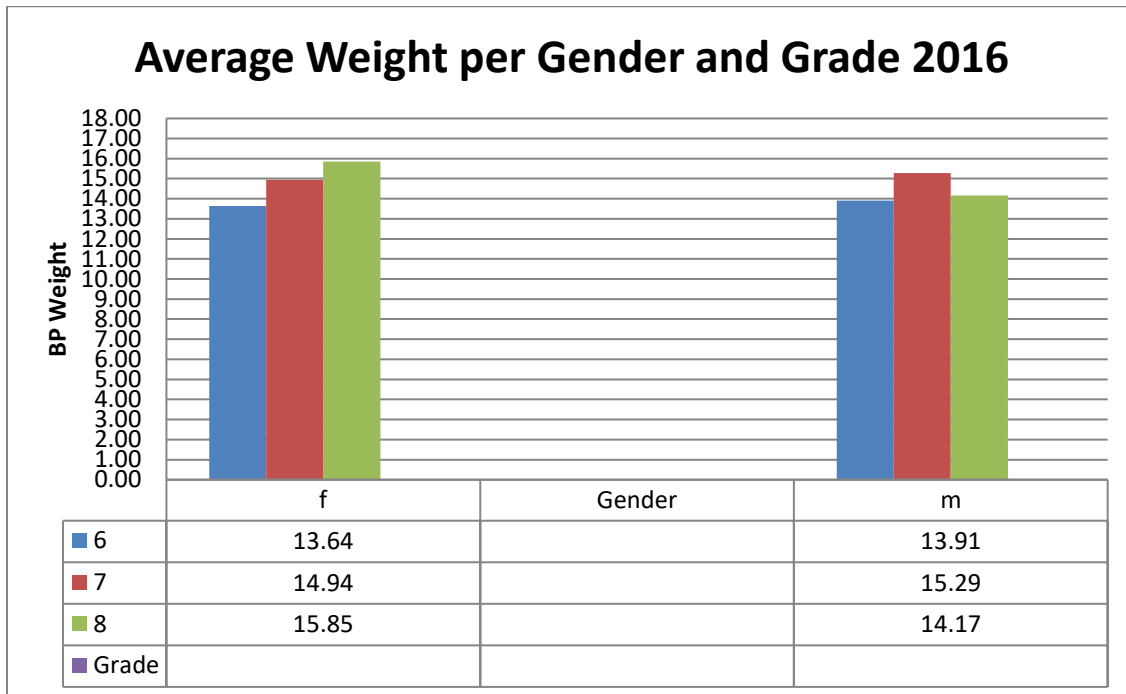

# KiMS Backpack Awareness 2016: How'd We Do?

Volunteers weighed the backpacks of over half of our student population (311 packs) on 9/21/16

Average Backpack Weight: **14.6 lbs**

Good News: This is **1.5 lbs** lighter than last year!!

Bad News: they are still **TOO heavy**. **92%** of our students are **NOT** in the 'safe zone.'

Green- backpack within an acceptable range    Red- backpack above acceptable range

Please visit: <http://kirklandmiddlepts.org/Page/Advocacy/Backpack> to learn more